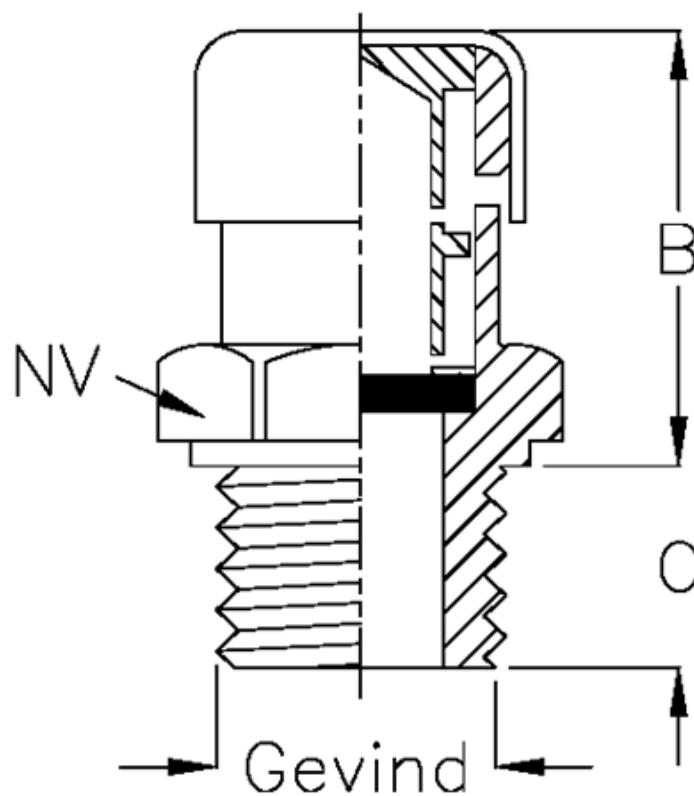

Article number: 21310651

Description: Breather plug with labyrinth/filter
Type 31A G 3/4

Measures

B = 23

C = 12

NV = 32

Thread = 3/4 GAS